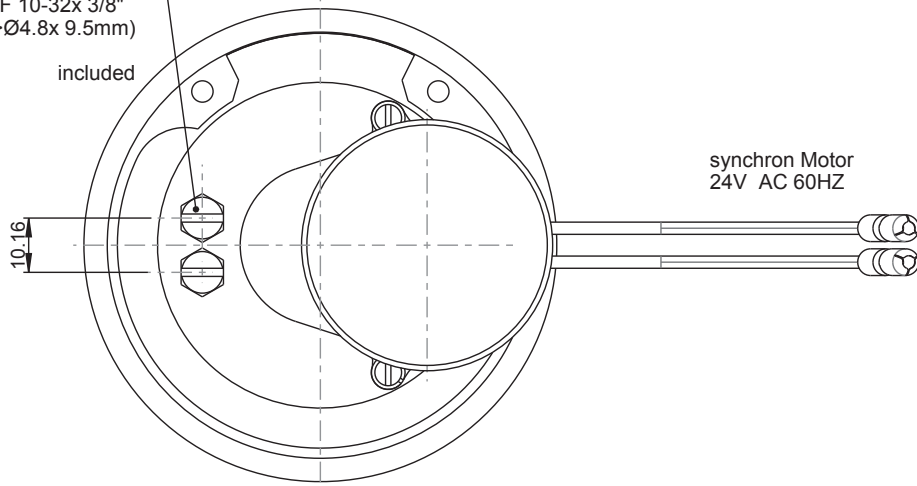

timing:
 during one circle
 each outlet blows about
 1.5 sec long (--> on)
 every 120 sec.

CAUTION:
 do not use more than 60psi (4,14 bar)
 sequencer damage may occur

2x Befestigungsschraube
 2x mounting screw
 UNF 10-32x 3/8"
 (--> $\text{Ø}4.8 \times 9.5\text{mm}$)

included

Luft-Sequencer, 18 Ausgänge, einfacher Luftauslass
 Air Sequencer, 18 outlets, single cam

611-240-015-1000

09.02.2010 Ja/AWT