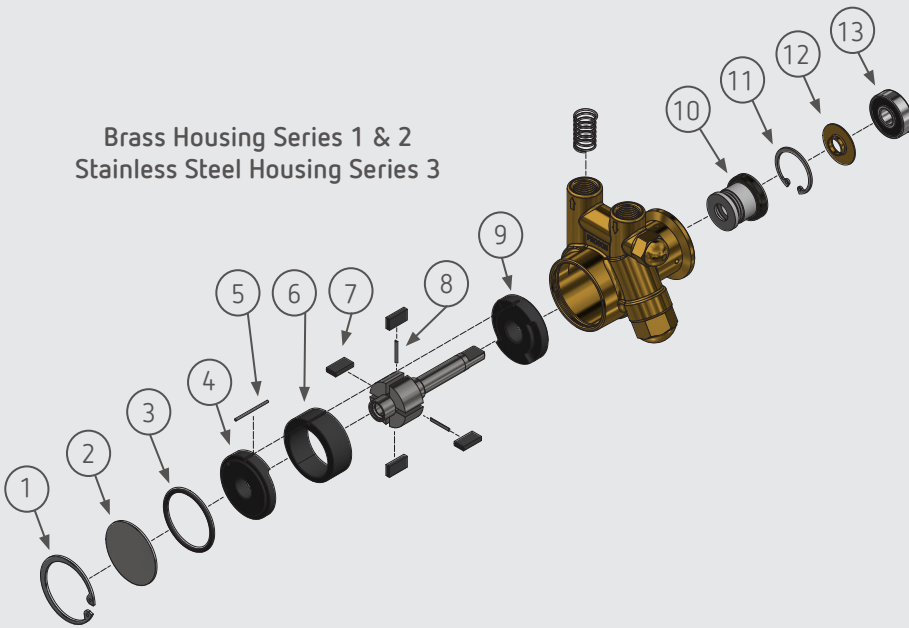

Brass Housing Series 1 & 2
 Stainless Steel Housing Series 3

Brass Housing Series 4
 Stainless Steel Housing Series 5

Stainless Steel Housing Series 6

NO	Part Description	Material
1	Sur Clip	Stainless Steel
2	Name Plate	Stainless Steel
3	O-Ring	EPDM or Fluorocarbon or Neoprene
4	Front Bearing	Carbon Graphite
5	Alignment Pin	Stainless Steel
6	Liner	Carbon Graphite
7	Vane	Carbon Graphite
8	Vane Pin	Stainless Steel
9	Rear Bearing	Carbon Graphite
10	Mechanical Seal	Nitrile or EPDM or Fluorocarbon or Neoprene, Stainless Steel, Carbon Graphite, Ceramic or Silicon Carbide
11	Sur clip	Stainless Steel
12	Slinger	Brass
13	Ball Bearing	Stainless Steel, Nitrile