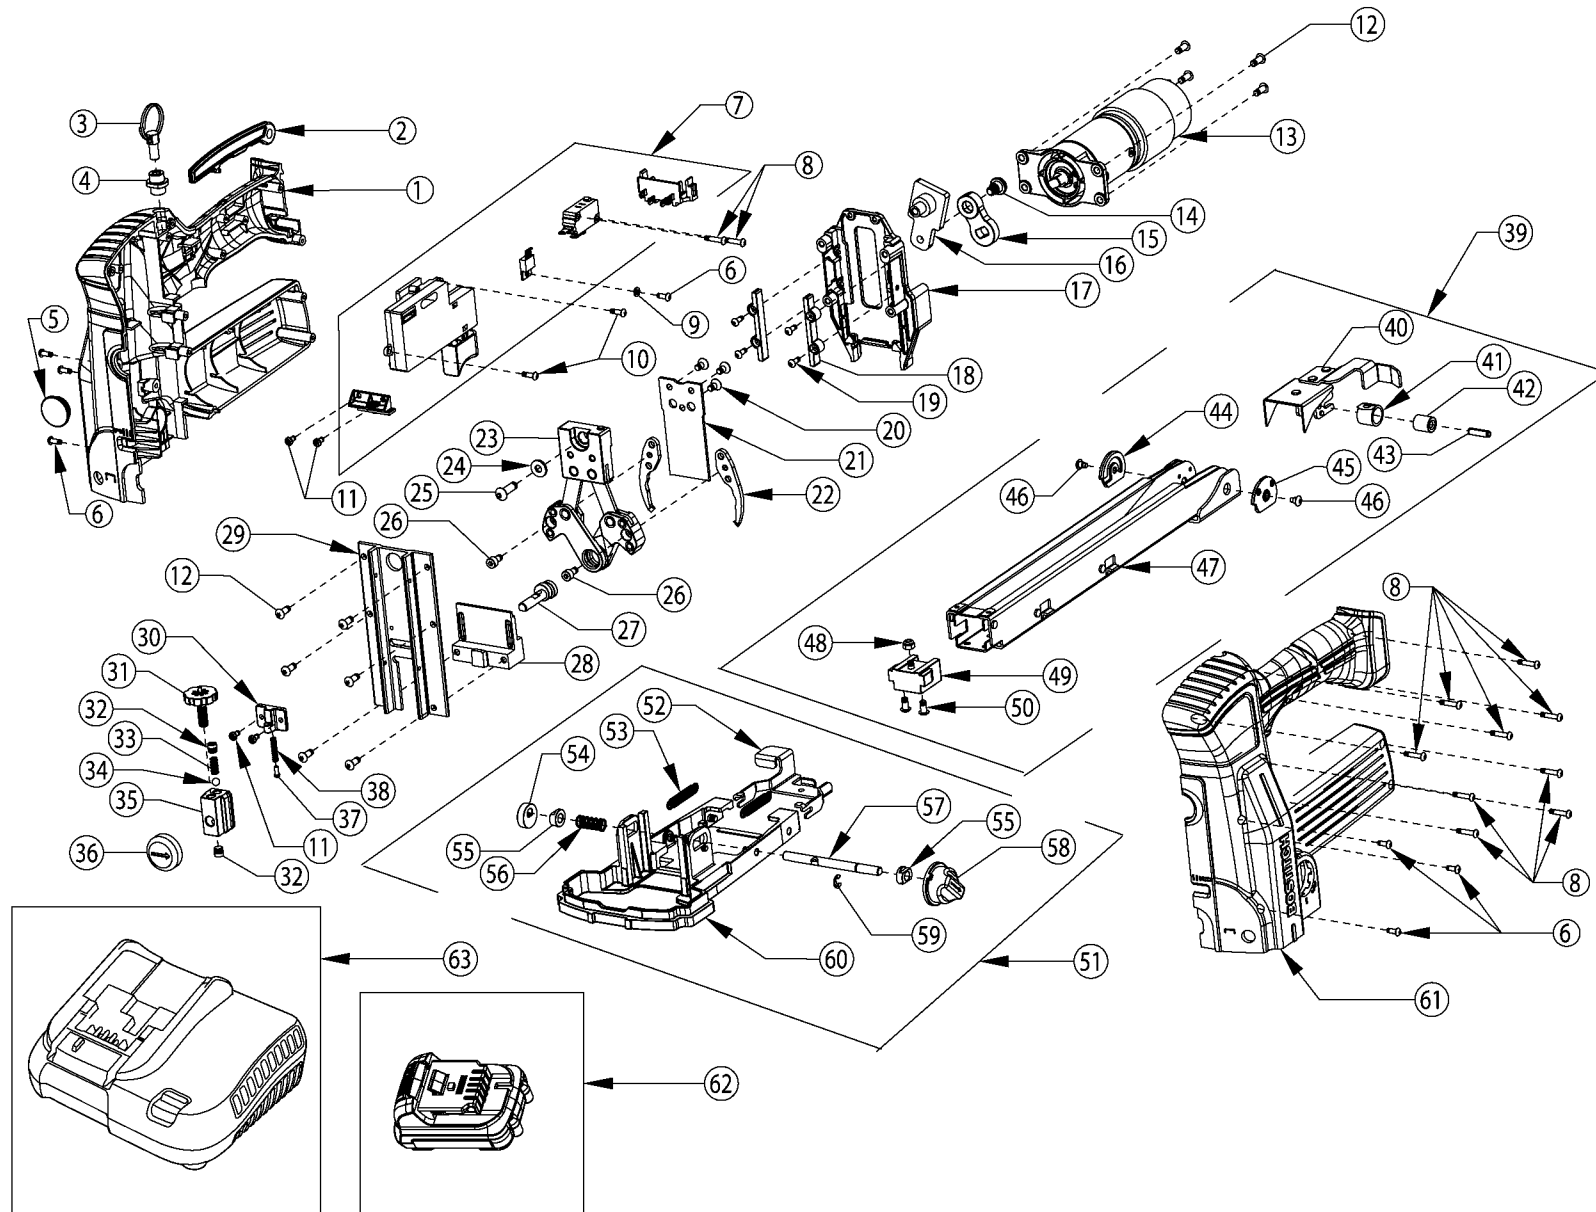

DSC-3219

CORDLESS CARTON CLOSING STAPLER

GRAPADORA AUTÓNOMA PARA
CIERRE DE CAJAS DE CARTÓN

AGRAFEUSE SANS FIL POUR LA FERMETURE
DE CAISSES CARTON

Parts List for DSC-3219 Type 1

Item Number	Part Number	Description	Qty Required
1	9R205489	RIGHT CASE ASSY DSC	1
2	9R201439	SAFETY LEVER	1
3	9R204970	HANGER ASSEMBLY	1
4	9R201493	HANGER NUT	1
5	9R201480	DRIVER BOLT COVER	1
6	9R201492	SCREW	7
7	9R205189	SWITCH ASSEMBLY	1
8	9R201483	SCREW	11
9	9R205485	WASHER	1
10	9R205243	SCREW	2
11	9R201739	SCREW	4
12	9R204949	SCREW	10
13	9R204956	MOTOR/TRANS ASSEM.	1
14	9R200730	CRANK BOLT	1
15	9R200657	CRANK ARM	1
16	9R205419	CONNECTING ROD	1
17	9R205483	MAIN BODY, C	1
18	9R198670	WEAR GUIDE	1
19	9R201744	SCREW	4
20	9R204947	SCREW	3
21	9R205458	DRIVER, C	1
22	9R201440	CLINCHER, 19MM	2
23	9R204964	DRIVE ASSEMBLY	1
24	9R205425	WASHER	1
25	9R205426	SCREW	1
26	9R200745	SCREW	2
27	9R201642	PIVOT PIN	1

Parts List for DSC-3219 Type 1

Item Number	Part Number	Description	Qty Required
28	9R205459	DRIVER GUIDE, C	1
29	9R201641	FRONT BODY	1
30	9R201757	CLINCH DETENT MOUNT	1
31	9R205349	CLINCH DIAL	1
32	9R201749	SCREW	2
33	9R201748	PIVOT PIN SPRING	1
34	9R200665	PIVOT PIN BALL	1
35	9R201639	PIVOT PIN BLOCK	1
36	9R204968	LENGTH KNOB ASSEM	1
37	9R201487	CLINCH DETENT	1
38	9R201488	CLINCH DETENT SPRING	1
39	9R205477	MAGAZINE ASSEMBLY, C	1
40	9R205481	PUSHER, C	1
41	9R200503	PUSHER SPRING	1
42	9R200502	PUSHER BUSHING	1
43	9R200504	SPRING PIN	1
44	9R200508	PUSHER GUIDE RIGHT	1
45	9R200509	PUSHER GUIDE LEFT	1
46	9R200510	PUSHER GUIDE SCREW	2
47	9R205195	MAGAZINE BODY	1
48	9R205245	LOCK NUT	1
49	9R205480	PUSHER SPRING MOUNTC	1
50	9R198678	SCREW	2
51	9R205196	BASE ASSEMBLY	1
52	9R200727	MAGAZINE LATCH	1
53	9R200506	MAGAZINE SPRING	2
54	9R204969	DEPTH CAM ASSEM	1